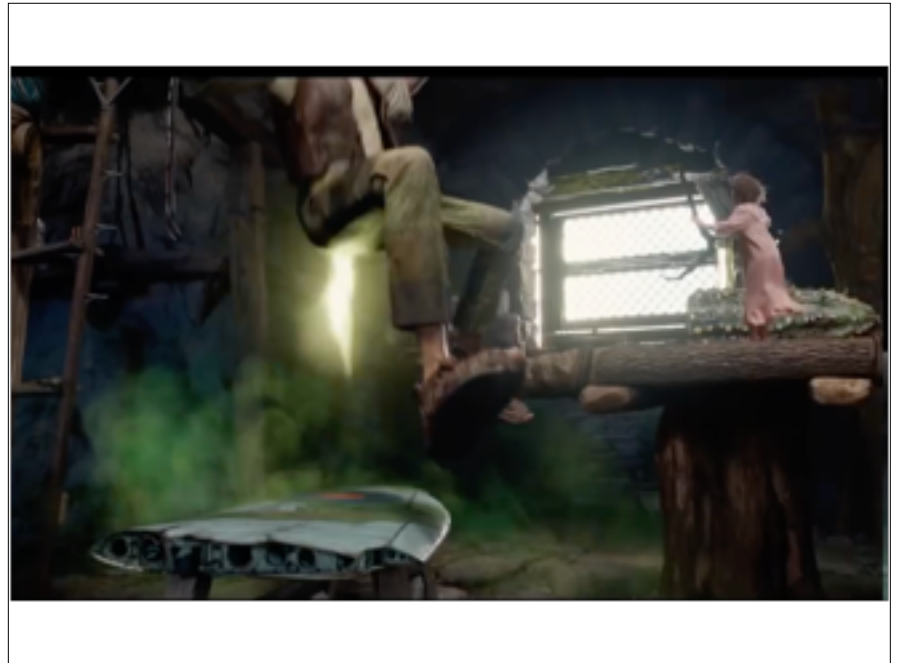

giant remorse

Mocap
(motion capture)
real-time animation

Merchandising

Disney
THE BFG

Create & Share

Frobscottle Recipe

As the BFG, Sophie befriends the big, friendly giant, and saves the lives of her friends and family.